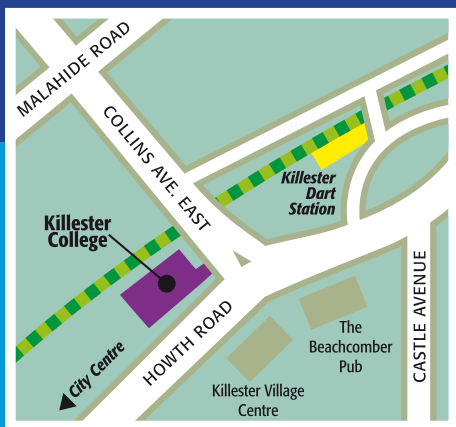

Car Parking & Canteen Facilities Available

Killester College is located in the North-East of Dublin city some three miles from the city centre. It is well served by public transport.

BUSES Howth Road: 28, 29, 29A, 31, 31B, 32 32B
Malahide Road: 20B, 27, 27B 42A, 42B, 43
Collins Avenue: 103

DART Killester Station

CDET B

**CITY OF DUBLIN EDUCATION
AND TRAINING BOARD**

All enrolments are subject to the Rules and Regulations of the City of Dublin Education and Training Board and the Killester College of Further Education Admissions Policy, a copy of which is available from the Principal. No refund of fees can be made except where a course does not form.